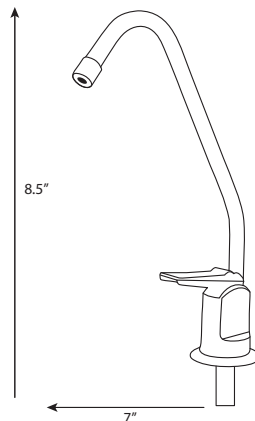

FAUCET ACCESSORIES:

3" Faucet Extension

Rebuild Kit

Hardware / install kit

3/8" Tubing Faucet Adapter

B&R
INDUSTRIES

Professional Water Treatment

480.898.0008 • Fax 480.898.0113
ultimawater.com