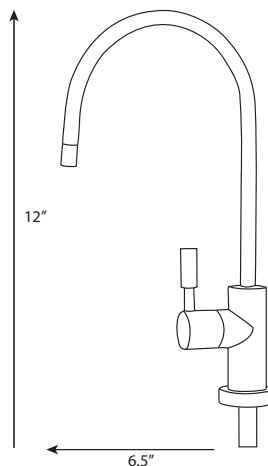

FAUCET ACCESSORIES:

3" Faucet Extension

Rebuild Kit

Hardware / install kit

3/8" Tubing Faucet Adapter

B&R
INDUSTRIES

Professional Water Treatment

480.898.0008 • Fax 480.898.0113
ultimawater.com