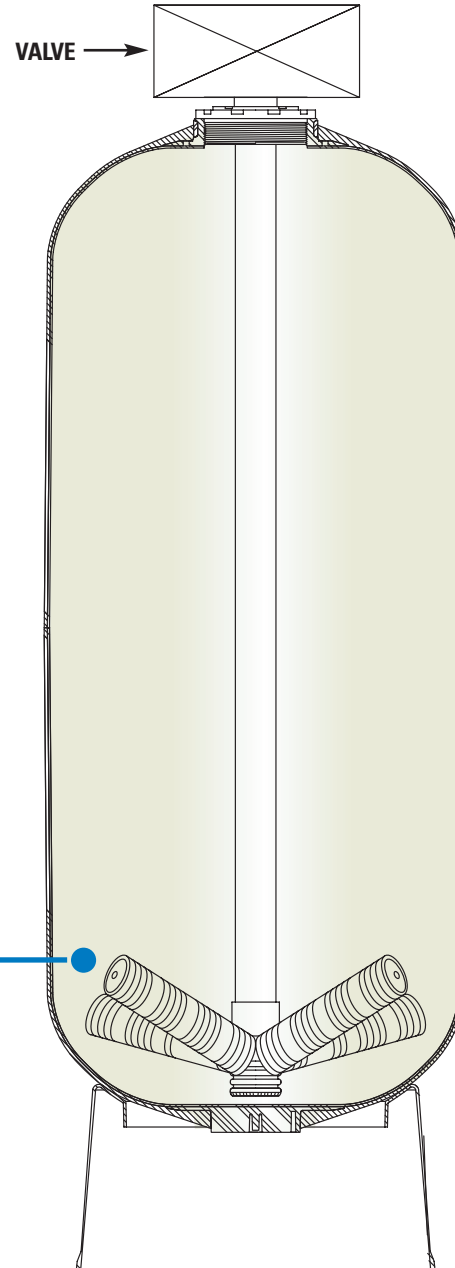

HUB & LATERAL ASSEMBLIES

For Side Mount Valves

See INLET SCREENS section (page 3) for available ADAPTER/TOP SCREEN options.

See HUB AND LATERAL ASSEMBLIES section (pages 3-4) for available SIDE MOUNT VALVE options.

For Top Mount Valves

See HUB AND LATERAL ASSEMBLIES section (page 4) for available TOP MOUNT VALVE options.

NOTE: Riser not supplied with assemblies.