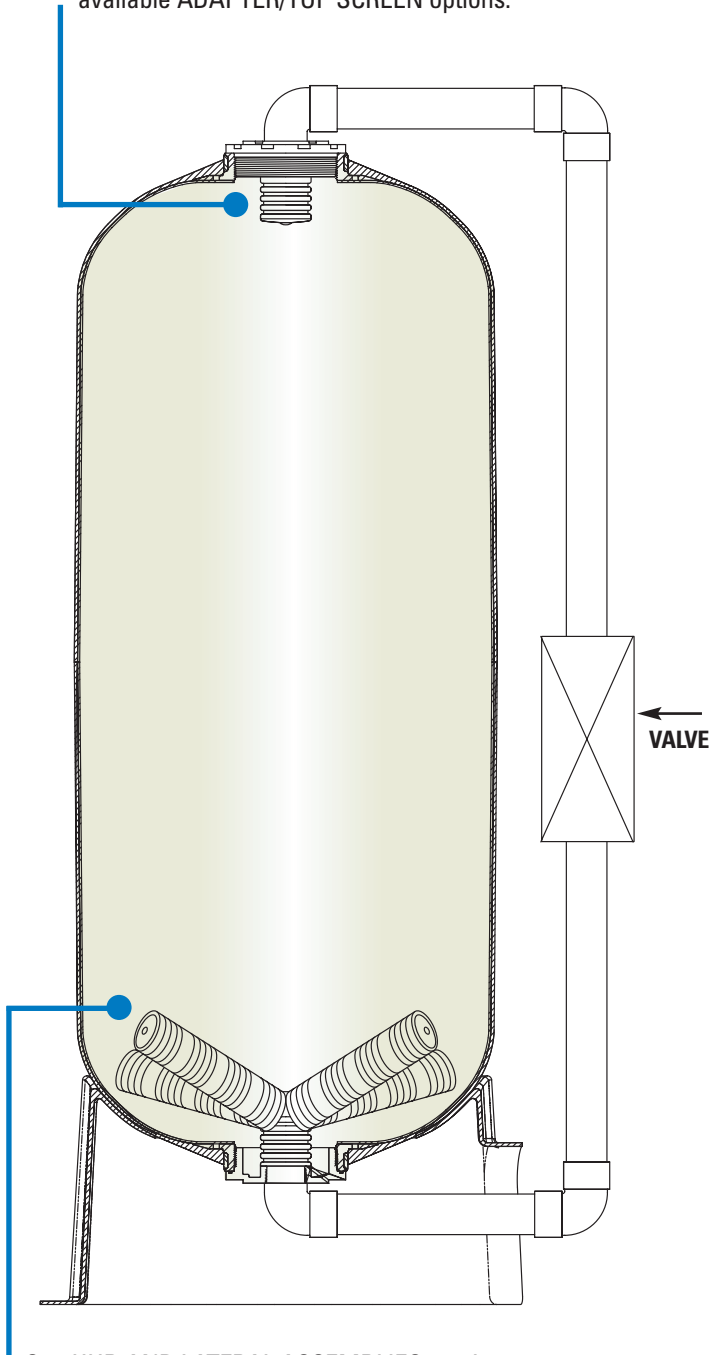

HUB & LATERAL ASSEMBLIES

For Side Mount Valves

See INLET SCREENS section (page 3) for available ADAPTER/TOP SCREEN options.

See HUB AND LATERAL ASSEMBLIES section (pages 3-4) for available SIDE MOUNT VALVE options.

For Top Mount Valves

See HUB AND LATERAL ASSEMBLIES section (page 4) for available TOP MOUNT VALVE options.

NOTE: Riser not supplied with assemblies.